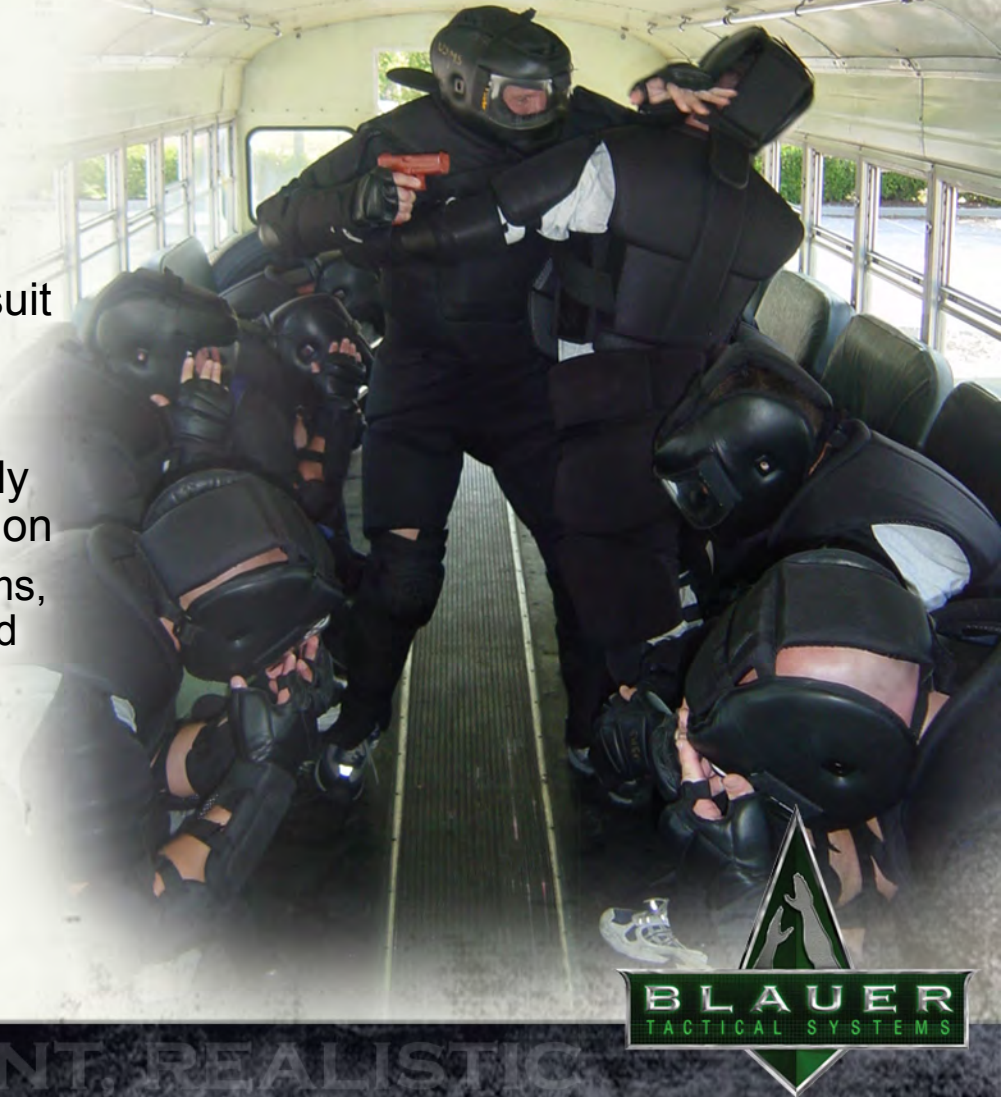

HIGH GEAR Features (continued)

- **Ergonomic Design Allows Role-Player to:**
  - Wear duty gear or clothing over suit
  - Improve timing and accuracy
  - Utilize any combative tactic
  - Speak clearly because of specially designed mouth and chin protection
  - Train in real environments like rooms, halls, elevators, vehicles, buses and so on...

BLAUER
TACTICAL SYSTEMS

RIGOROUS RELEVANT REALISTIC